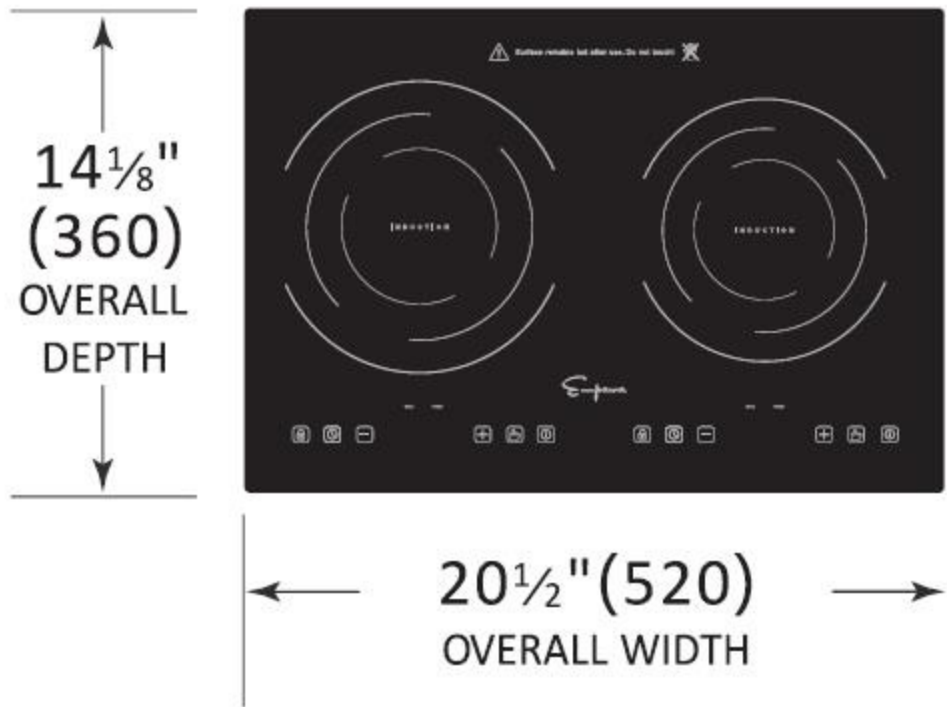

# Installation

MODEL EMPV-IDC12B2  
120V 60Hz  
1800W

Overall Dimensions