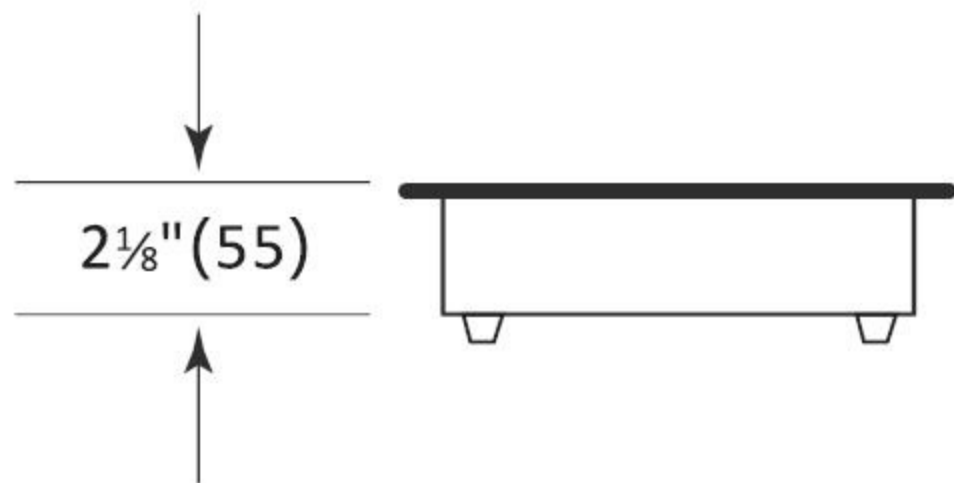

# Installation

MODEL EMPV-IDC12B2  
120V 60Hz  
1800W

Overall Dimensions