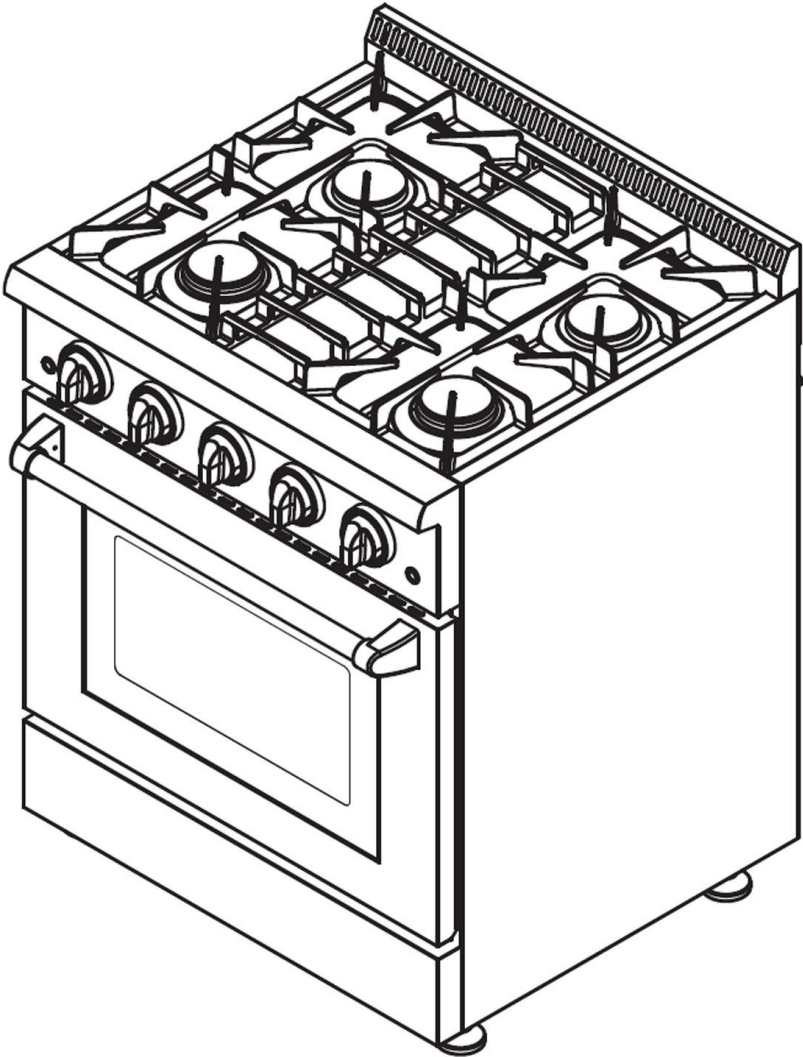

EMPV-30GR03

NG: Input Pressure: 7 inches, Output Pressure: 5 inches
 LP: Input Pressure: 11 inches Output Pressure: 10 inches
 Size of Regulator: ½ inch