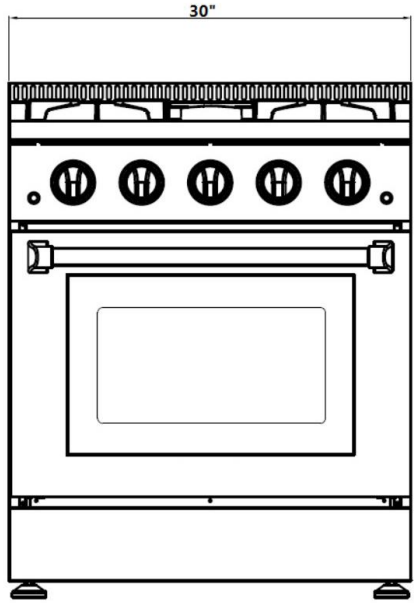

EMPV-30GR03

NG: Input Pressure: 7 inches, Output Pressure: 5 inches
 LP: Input Pressure: 11 inches Output Pressure: 10 inches
 Size of Regulator: ½ inch