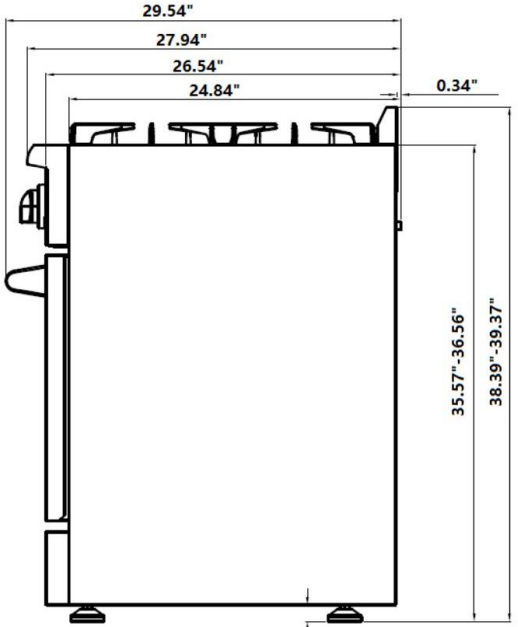

EMPV-30GR03

NG: Input Pressure: 7 inches, Output Pressure: 5 inches
 LP: Input Pressure: 11 inches Output Pressure: 10 inches
 Size of Regulator: ½ inch