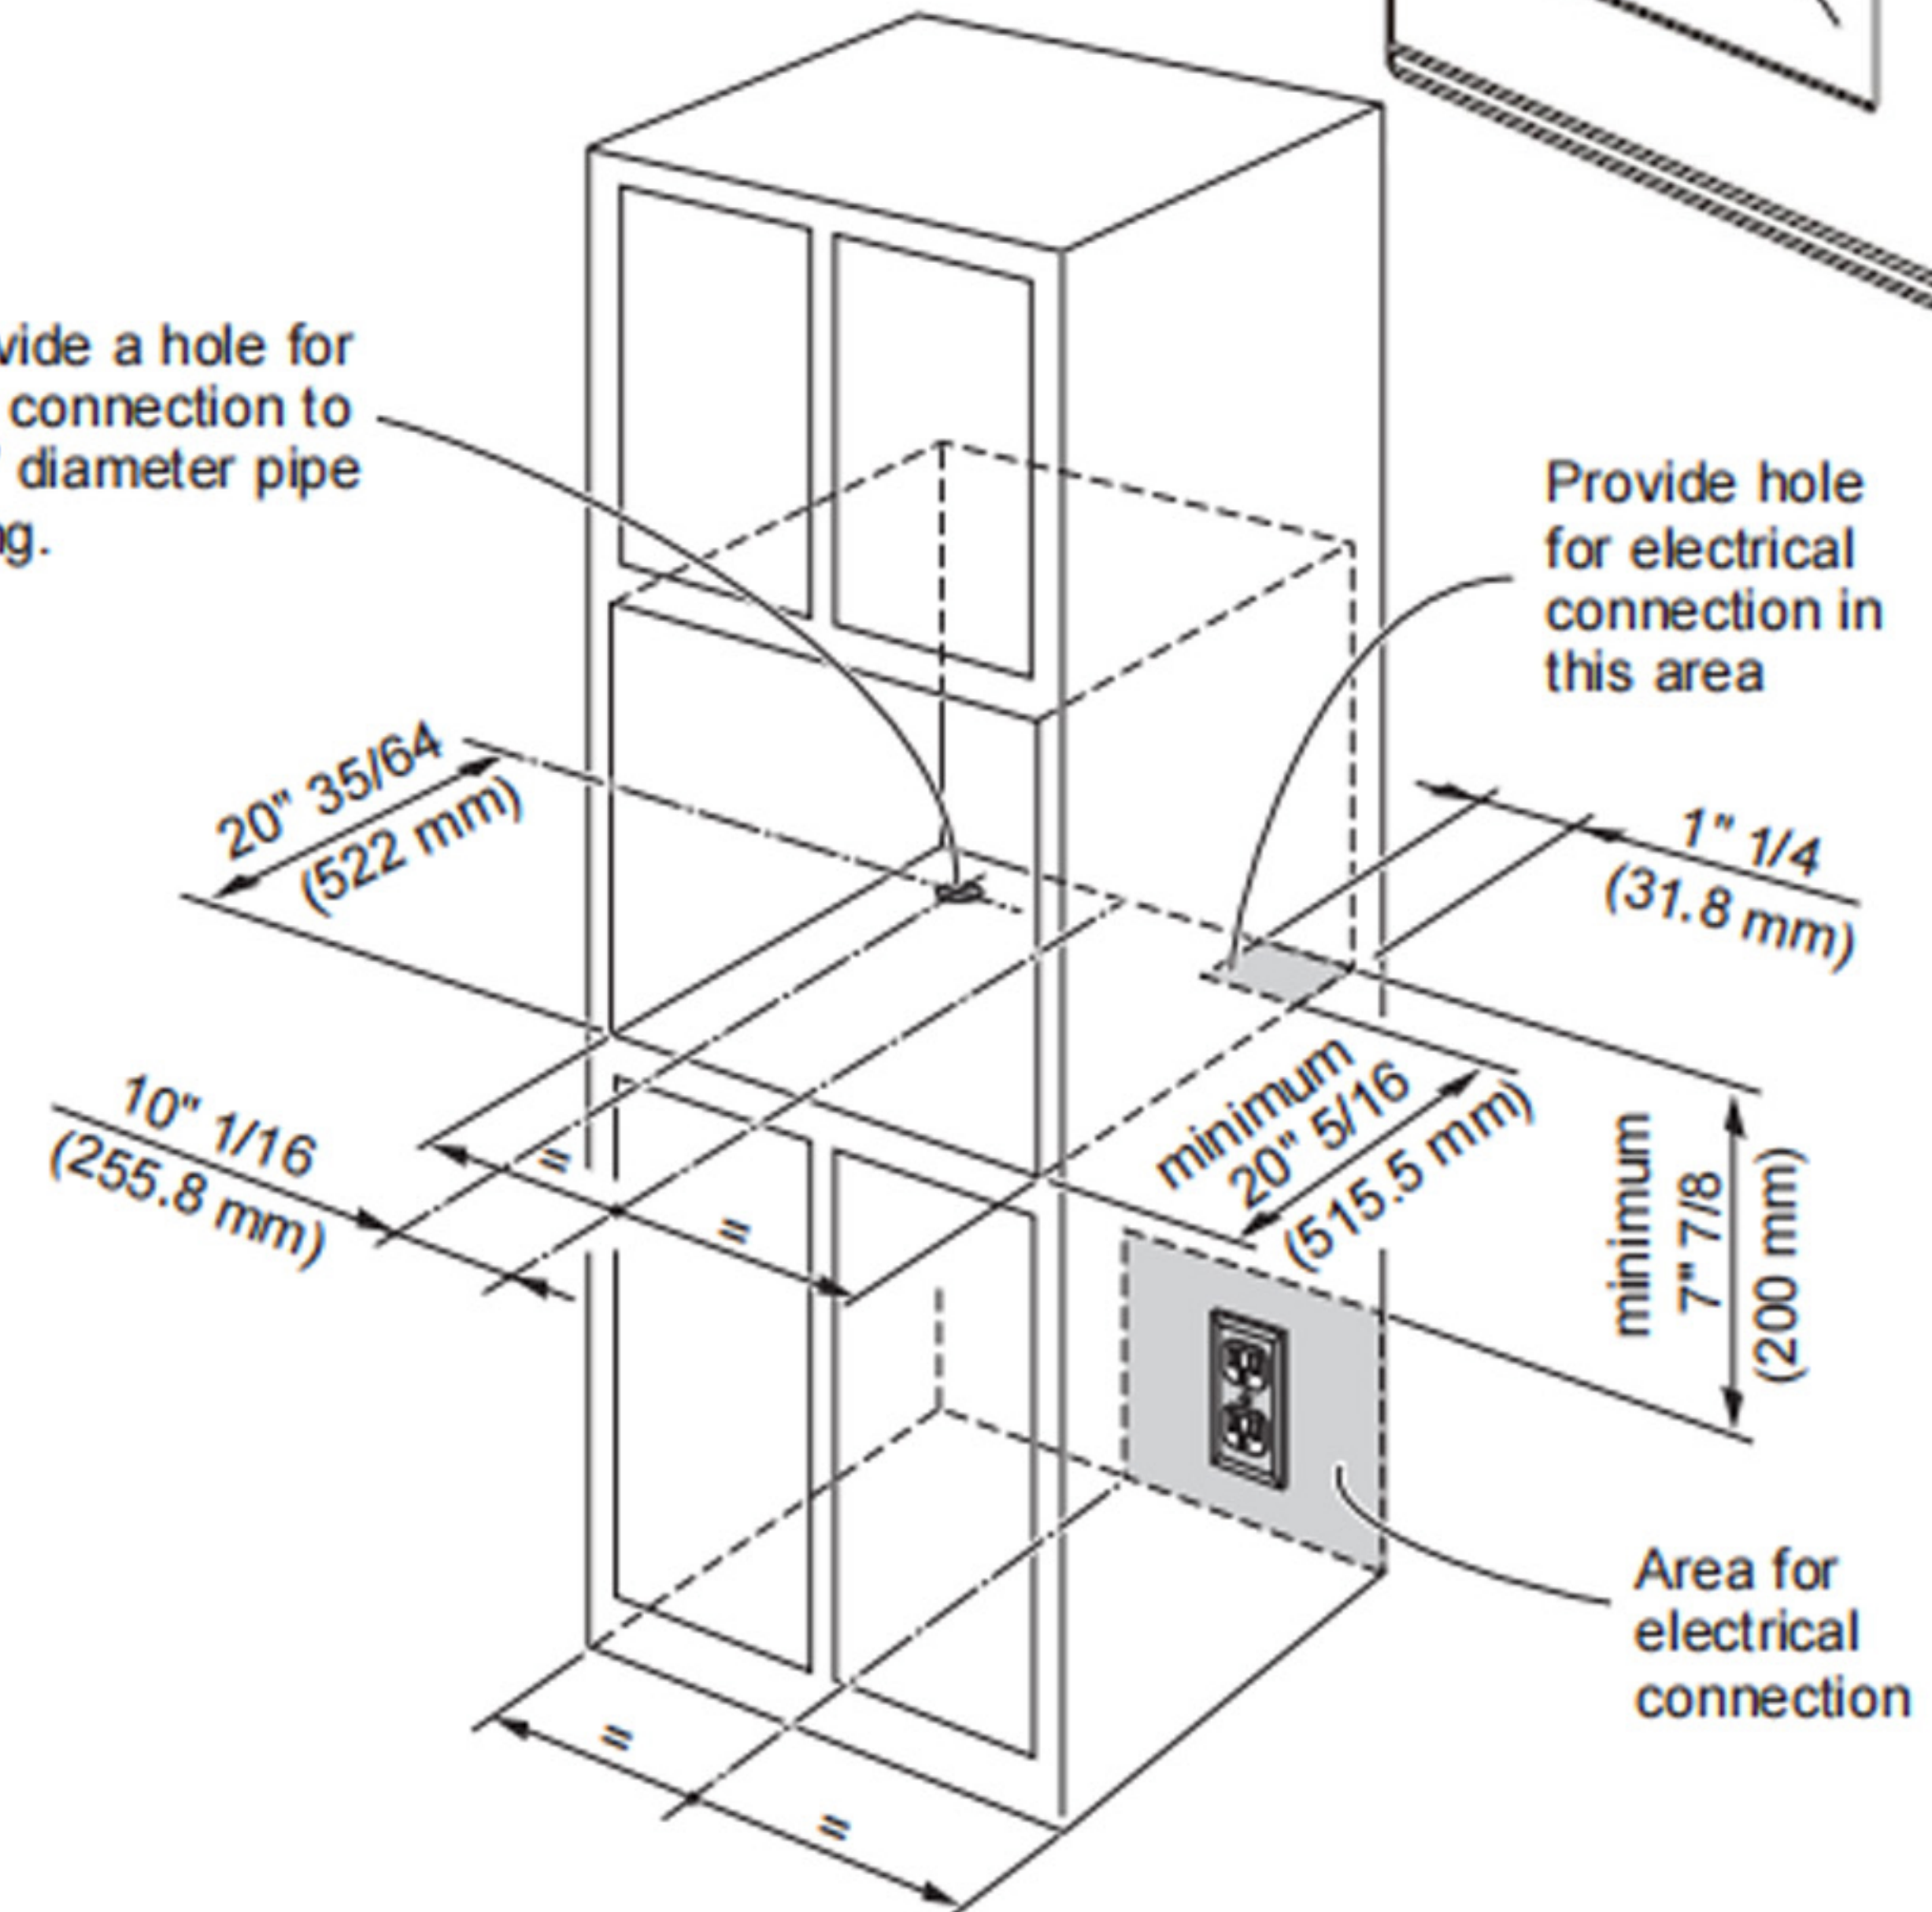

Provide a hole for gas connection to 1/2" diameter pipe fitting.

Provide hole for electrical connection in this area

**Note: The specification of the connector delivered is 5/8"-18UNF.**

**5/8"-18UNF**