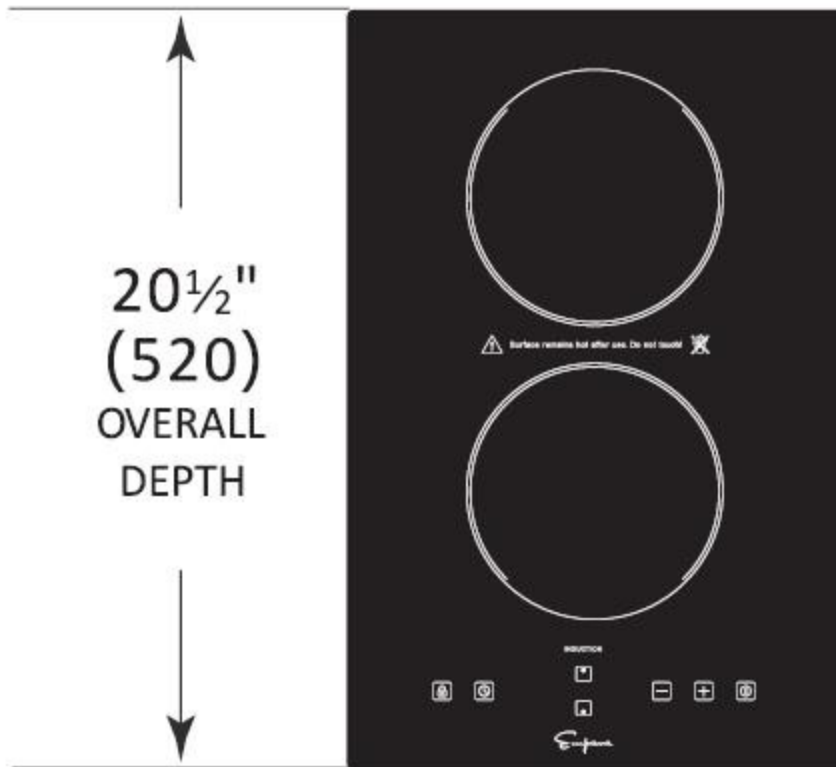

Installation

MODEL EMPV-IDC12
120V 60Hz
1800W

20 1/2"
(520)
OVERALL
DEPTH

13 3/8" (340)
OVERALL WIDTH

2 1/8" (55)

Overall Dimensions