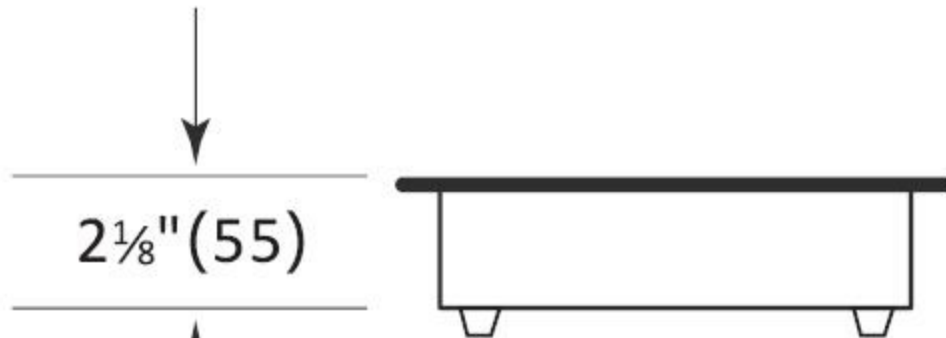

Installation

MODEL EMPV-IDC12
120V 60Hz
1800W

20 1/2"
(520)
OVERALL
DEPTH

13 3/8" (340)
OVERALL WIDTH

2 1/8" (55)

Overall Dimensions