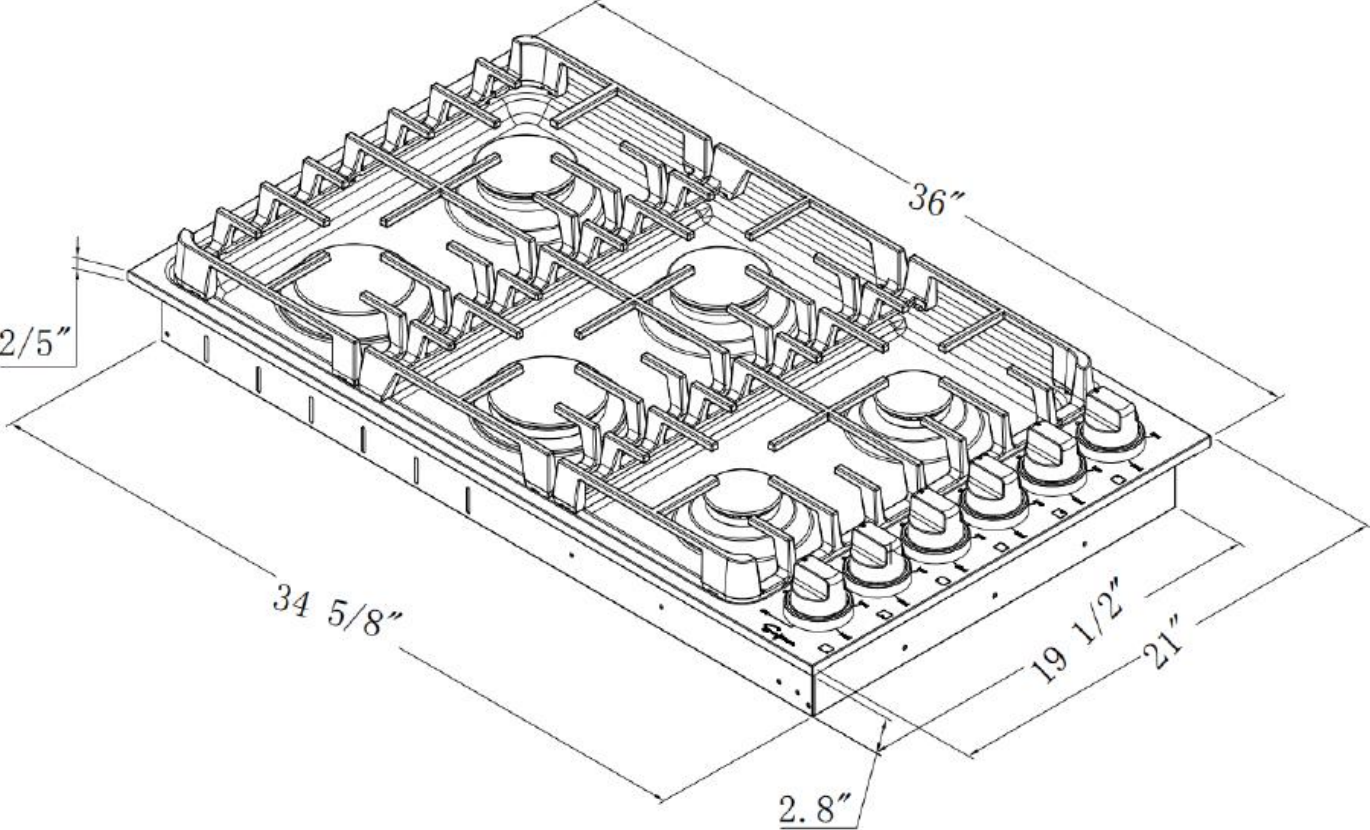

Empava 36 in. Built-in Gas Cooktop with 6 Sealed Burners - LPG Convertible in Stainless Steel

EMPV-36GC34 : Cut Out Dimension